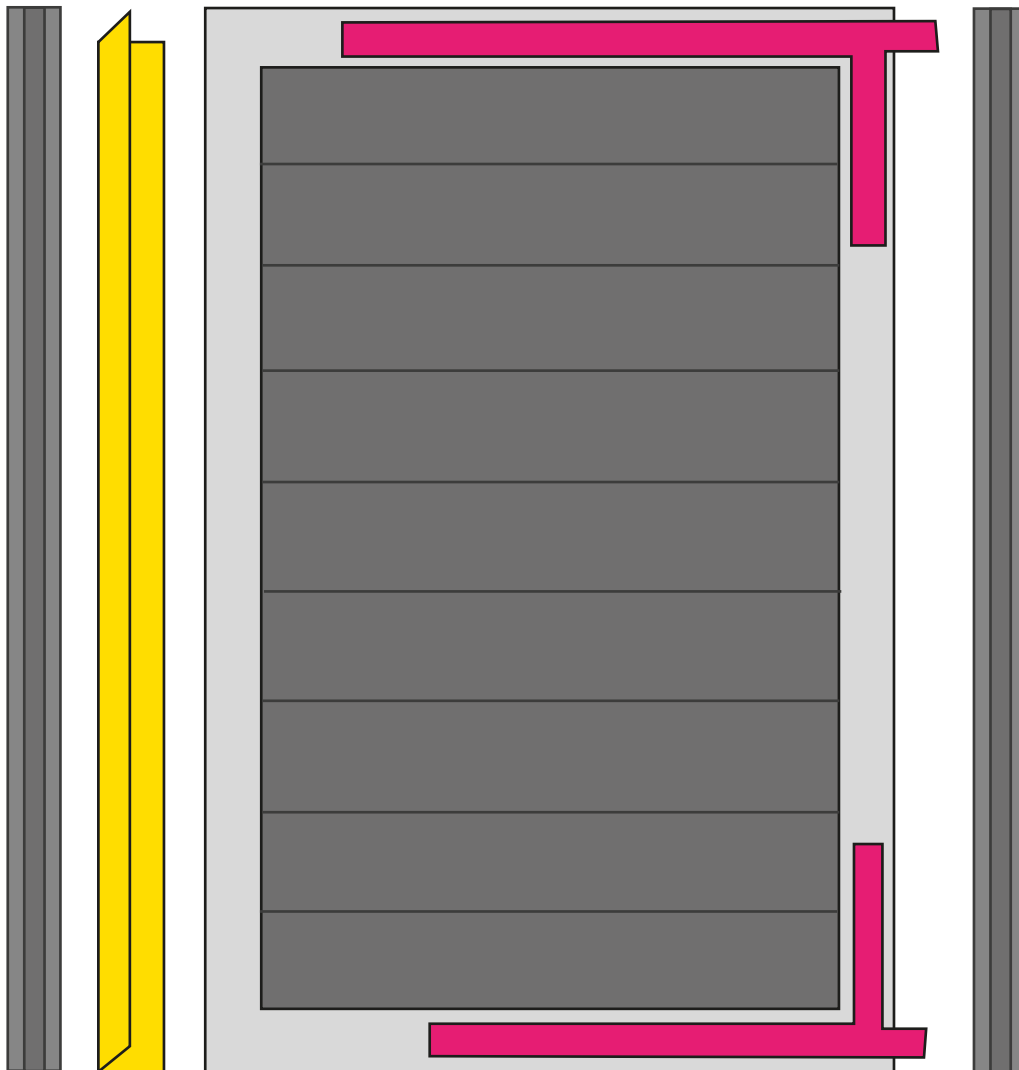

Ultimate Range - 1084mm
This is for the Gate, Door Stop and 2 x Posts

Superior Range - 1060mm
This is for the Gate, Door Stop and 2 x Posts

924mm (Gate and Door Stop)

MEASUREMENT KEY:

 **POSTS -**
Superior Range posts are **68mm** square.
Ultimate Range Posts are **80mm** square.

 **DOOR STOP -**
The Door Stop is **1800mm** high L Shape.

 **HINGES -**
You will receive 4 plates. You will receive 2 for the hinges and 2 x Back Plates. Please note occasionally some holes may require re-aligning but this is why we include both front and rear plates.

If your accessories box includes one of the above, please note the design has been changed and this is no longer required as the door latches shut into the Door Stop.

Please note, the colours shown are for measurement purposes